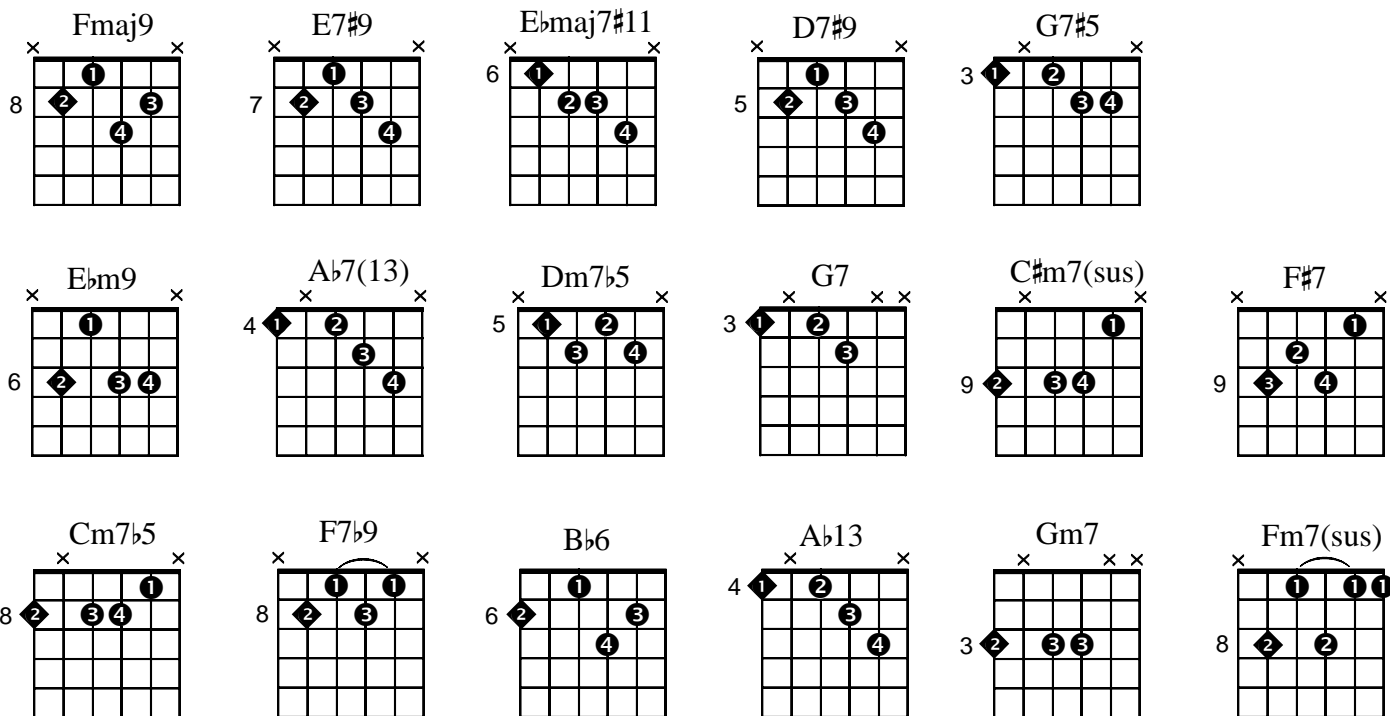

Take the A Train

◆ = Root

◇ = Root not played

All the Things You Are

◆ = Root

◇ = Root not played

Intro Voicings

Autumn Leaves

◆ = Root

◇ = Root not played

or

or

or

or

or

or

Satin Doll

◆ = Root

◇ = Root not played

or

or

or

Stella by Starlight

◆ = Root

◇ = Root not played

Chord substitution

Stella by Starlight (continued)

or

or

or